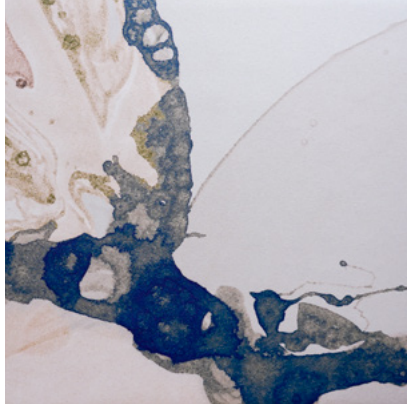

Calico

MICROCOSMOS

Tear Sheet

Microcosmos is a trace of the infinite found in the smallest droplet.

CREST

DRIFT

LINGER

PLUME

ITEM
2005

LEAD TIME
4 weeks to print

SPecs
Commercial Vinyl face
Polyester/Cotton woven backing
21 oz per linear yard
651 g per linear meter
Dappled surface texture

CONTACT
sales@calicowallpaper.com
+1 718 243 1705
57 Lispenard Street
New York, NY 10013 USA

CONTENT
Type II Vinyl

MINIMUM
1 panel

TESTING
(US) ASTM E84 Adhered Class A
(EU) EN 15102 Class B, s2
CCC-W-408D Type II
WA Specification W-101 Type II
NFPA 286 Corner Burn Test Class A

DISCLAIMER
Refer to our website to see the full mural artwork. Reference the physical sample for color and texture. Panel maps represent mural artwork only.

PANEL WIDTH
51" / 1295 mm trimmed

PRICE
Available upon request

PANEL HEIGHT
132" / 3353 mm standard
192" / 4877 mm extended

ORIGIN
USA

REPEAT
Non-repeating

DETAILS
Custom options available