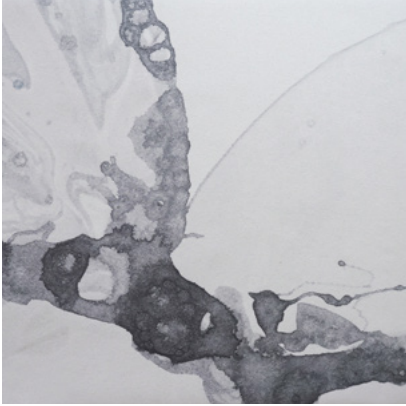

Calico

MICROCOSMOS

Tear Sheet

Microcosmos is a trace of the infinite found in the smallest droplet.

CREST

DRIFT

LINGER

PLUME

ITEM
2005

LEAD TIME
4 weeks to print

SPecs
Commercial Vinyl face
Polyester/Cotton woven backing
21 oz per linear yard
651 g per linear meter
Dappled surface texture

CONTACT
sales@calicowallpaper.com
+1 718 243 1705
57 Lispenard Street
New York, NY 10013 USA

PANEL WIDTH
51" / 1295 mm trimmed

PRICE
Available upon request

PANEL HEIGHT
132" / 3353 mm standard
192" / 4877 mm extended

ORIGIN
USA

REPEAT
Non-repeating

DETAILS
Custom options available