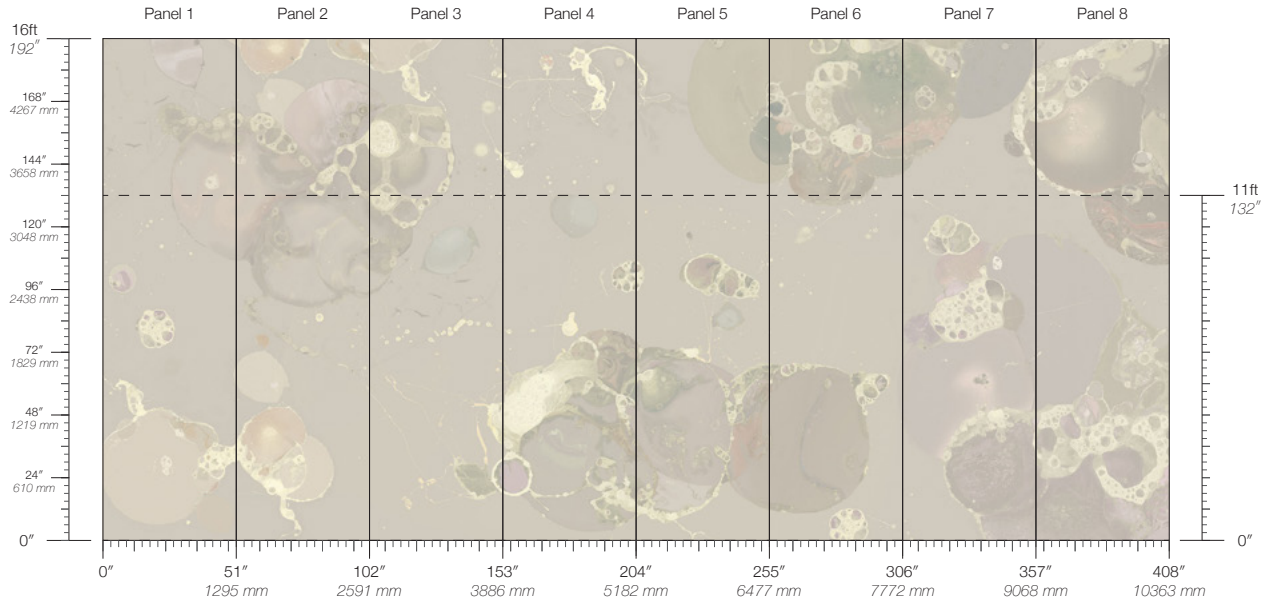

Microcosmos Shift

Suitable for residential and commercial projects

COLOR
Shift

STOCK
Made to order

ENVIRONMENTAL
Low VOC

MAINTENANCE
Water-based cleanser

ITEM
2005

LEAD TIME
4 weeks to print

SPecs
Commercial Vinyl face
Polyester/Cotton woven backing
21 oz per linear yard
651 g per linear meter
Dappled surface texture

CONTACT
sales@calicowallpaper.com
+1 718 243 1705
57 Lispenard Street
New York, NY 10013 USA

CONTENT
Type II Vinyl

MINIMUM
1 panel

TESTING
(US) ASTM E84 Adhered Class A
(EU) EN 15102 Class B, s2
CCC-W-408D Type II
WA Specification W-101 Type II
NFPA 286 Corner Burn Test Class A

DISCLAIMER
Refer to our website to see the full mural artwork. Reference the physical sample for color and texture. Panel maps represent mural artwork only.

PANEL WIDTH
51" / 1295 mm trimmed

PRICE
Available upon request

PANEL HEIGHT
132" / 3353 mm standard
192" / 4877 mm extended

ORIGIN
USA

REPEAT
Non-repeating

DETAILS
Custom options available